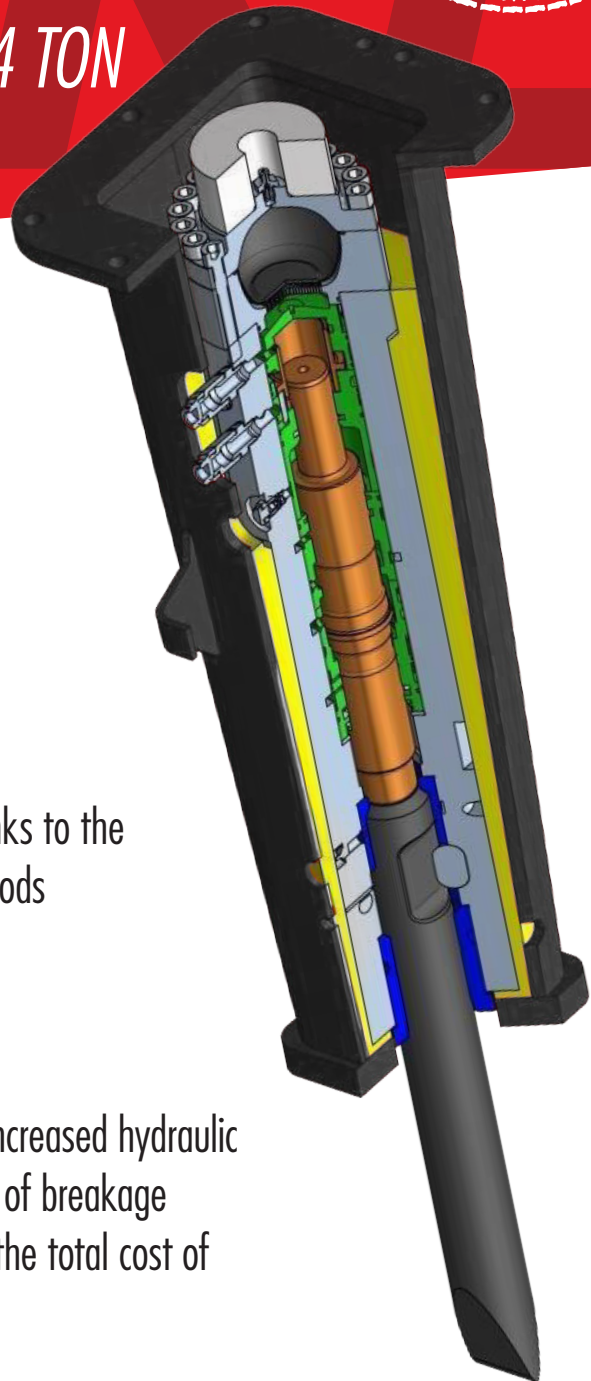

ITR[®]
BREAKERS
MONOBLACK

The **silent** hydraulic breakers with **simple and fast maintenance** that ensures **savings over time**

HYDRAULIC BREAKERS

FOR EXCAVATORS FROM 0.7 TO 14 TON

Very quiet thanks to the polyurethane coating

Quick and easy maintenance thanks to the monobloc steel body without tie rods

The monobloc structure and the increased hydraulic brake significantly reduce the risk of breakage and maintenance costs, allowing the total cost of ownership to be reduced